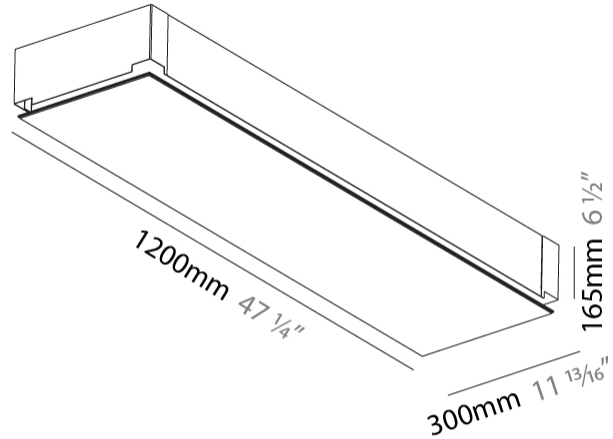

#### PHYSICAL

Shape: Rectangle  
Length (mm): 1200  
Length (in): 47 1/4  
Width (mm): 300  
Width (in): 11 13/16  
Depth (mm): 165  
Depth (in): 6 1/2  
Ceiling Thickness (mm): 10 / 12.5 / 15 / 25 / 30  
Ceiling Thickness (in): 3/8 or 1/2 or 9/16 or 1 or 1 3/16  
Min. Recessing Depth (mm): 180  
Min. Recessing Depth (in): 7 1/16  
Light Distribution: Direct  
Weight (kg): 12.564  
Weight (lbs): 27.64  
Diffuser: PMMA - Opal  
Fixture Material: Extruded Aluminum / Steel  
Cut-out Measurements: 1235mm / 48 5/8" x 335mm / 13 3/16"  
Upon Request: Unique Sizes Unique Ceiling Thickness Unique Mounting Depth Spot Inserts

#### RATINGS AND CERTIFICATIONS

Certified By: Certified for North American Standards  
IP rating: IP20

180mm  
7 1/16"

1235mm x 335mm  
48 5/8" x 13 3/16"

10 | 12 1/2 | 15 | 25 | 30mm  
3/8" | 1/2" | 9/16" | 1" | 1 3/16"

### PHYSICAL

Shape: Rectangle  
Length (mm): 1200  
Length (in): 47 1/4  
Width (mm): 600  
Width (in): 23 5/8  
Depth (mm): 165  
Depth (in): 6 1/2  
Ceiling Thickness (mm): 10 / 12.5 / 15 / 25 / 30  
Ceiling Thickness (in): 3/8 or 1/2 or 9/16 or 1 or 1 3/16  
Min. Recessing Depth (mm): 180  
Min. Recessing Depth (in): 7 1/16  
Light Distribution: Direct  
Weight (kg): 22.217  
Weight (lbs): 48.88  
Diffuser: PMMA - Opal  
Fixture Material: Extruded Aluminum / Steel  
Cut-out Measurements: 1235mm / 48 5/8" x 635mm / 25"  
Upon Request: Unique Sizes Unique Ceiling Thickness Unique Mounting Depth Spot Inserts